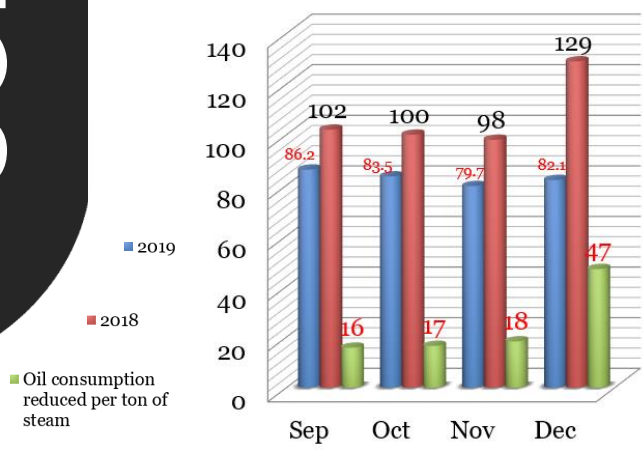

Customer:
PASCO

Location:
*Suntory PepsiCo
Vietnam Beverage,
Vietnam*

Boiler Type:
Standardkessel

Burner Model:
LC036

Fuels:
Light (#2) Oil

Fuel Savings:
*Over 15% Total
Savings per month*

Before (left) and After (right) the installation and commissioning of the Limpsfield LC036 Burner. Photograph courtesy of PASCO.

The LC036

The Limpsfield burner **guarantees sub 3% O2 across the complete firing range**. This was proven to be a substantial difference considering the previous burner produced around 12.8% O2 at low fire.