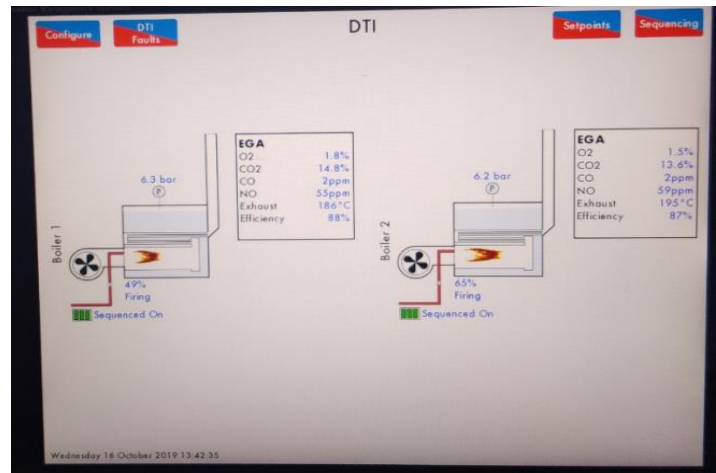

For more information on the Limpsfield Burner range, please do not hesitate to contact us.